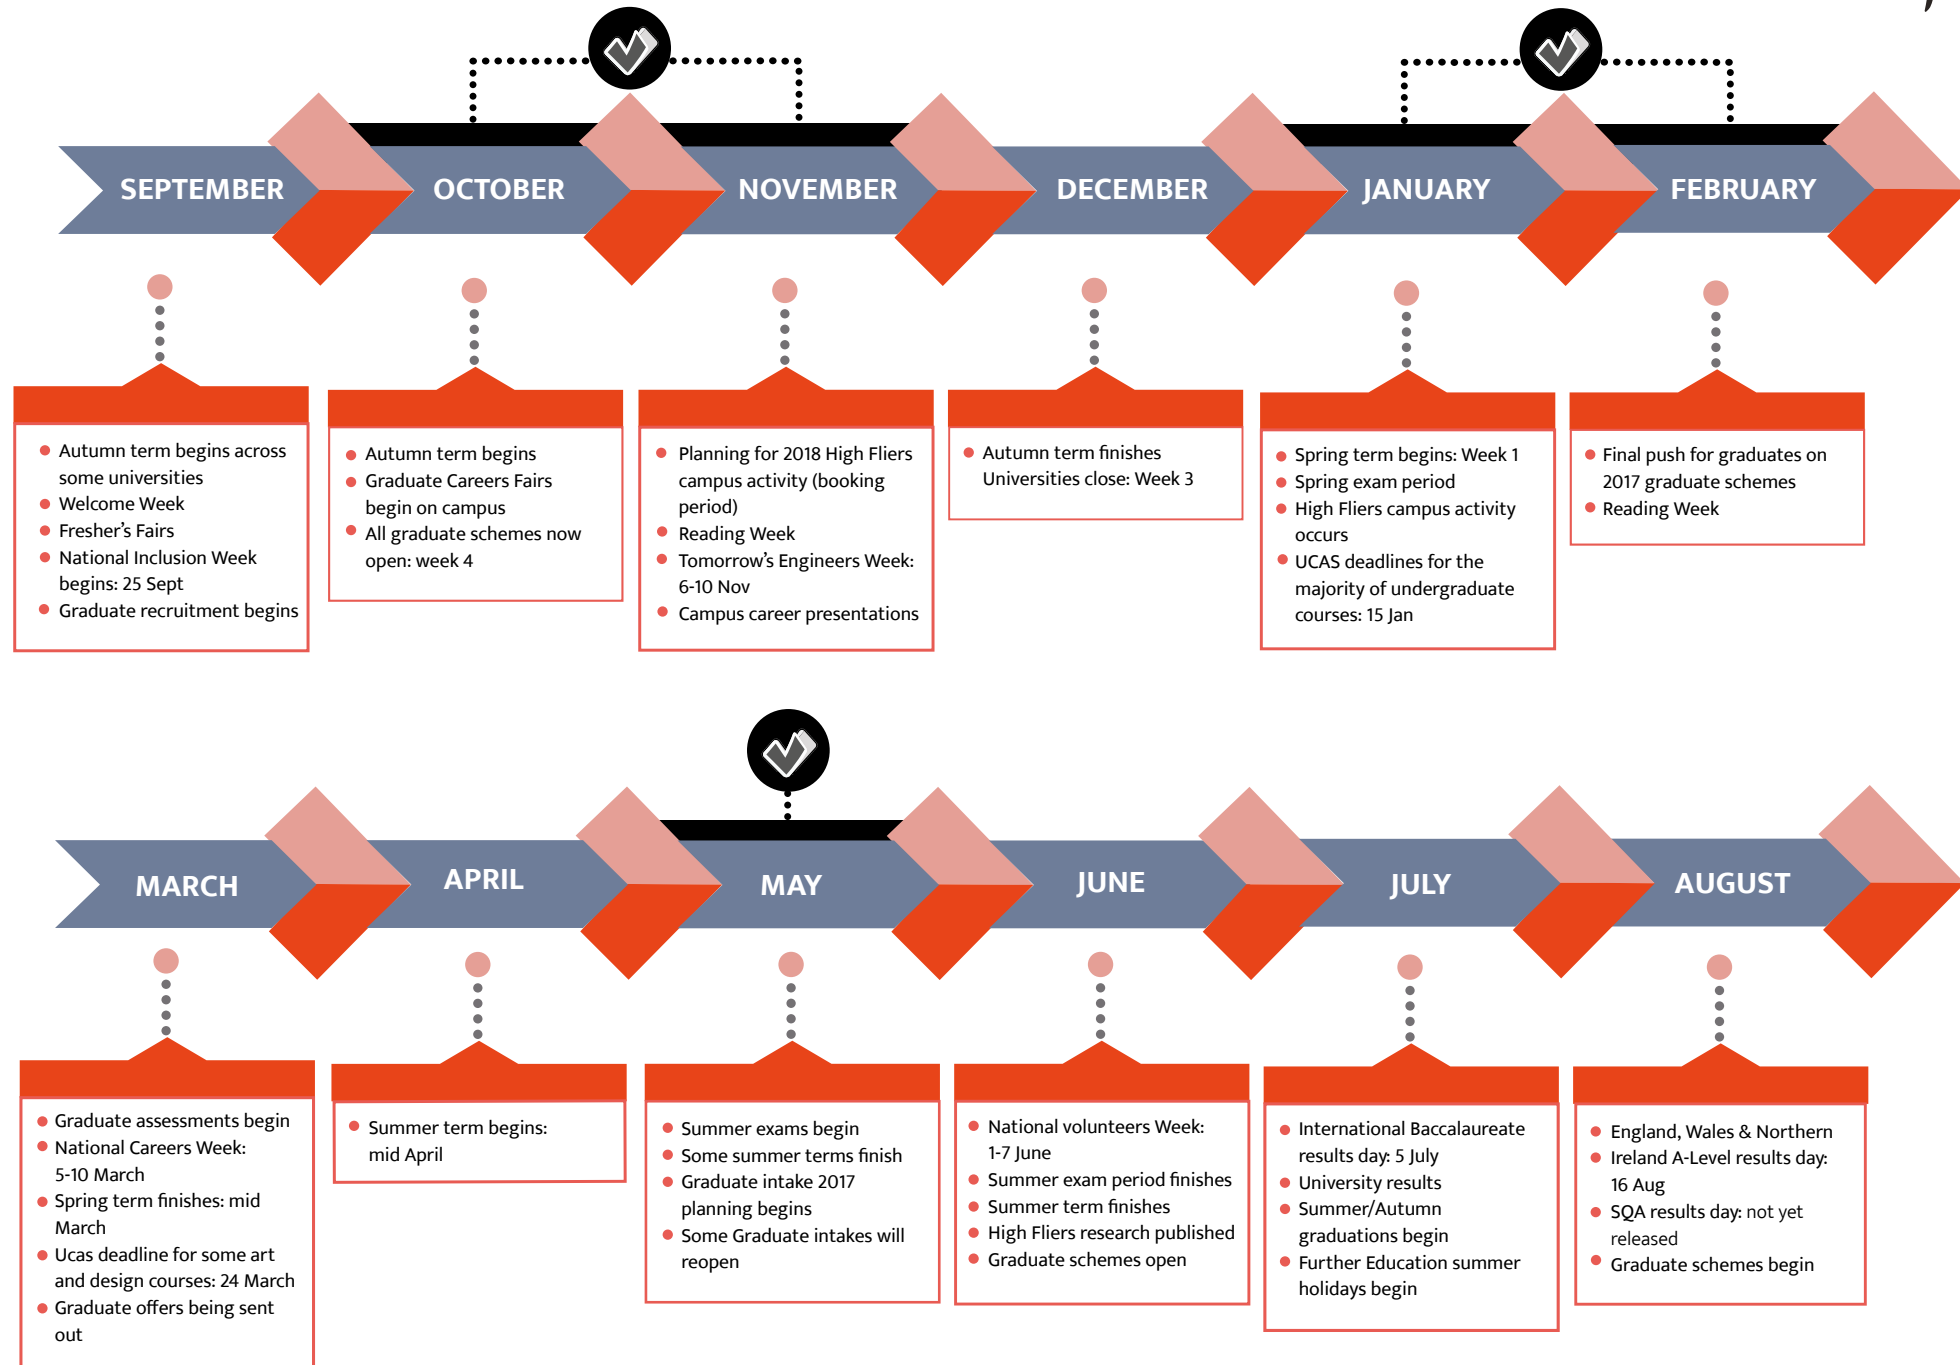

CampusMedia

2017-2018

STUDENT TIMELINE
FOR EMPLOYERS

STUDENT TIMELINE 2017-2018

KEY: